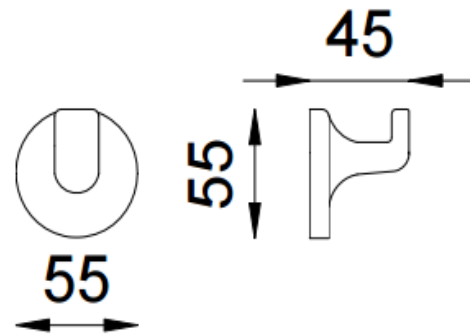

BATHROOM ACCESSORIES

Hook

ITEM: 16.501

- Hook, zamac, chrome bright finish, for mounting on the wall.
- Suitable for the hotel sector, for fitting out the bathrooms in the hotel rooms.
- Model suitable for public use.
- With no removable components.
- Easy to install and clean.
- Durability and resistance to corrosion.

COMPONENTS & MATERIALS

- Zamac arm, chrome finish. Completely welded construction.
- Zamac hook, chrome bright finish.
- Mounting on the wall by means of one screws.

TECHNICAL SPECIFICATIONS

TECHNICAL DRAWING

Dimension 55x55x45 mm

No specific instructions for its use required.