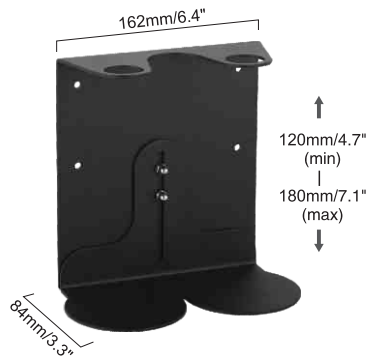

13.702

material:
304 Stainless steel
capacity:
max.500ml x 2