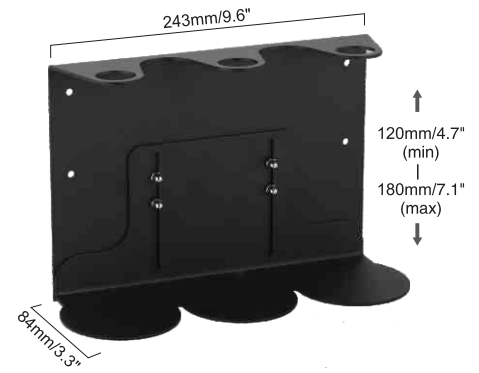

13.703

material:
304 Stainless steel
capacity:
max.500ml x 3