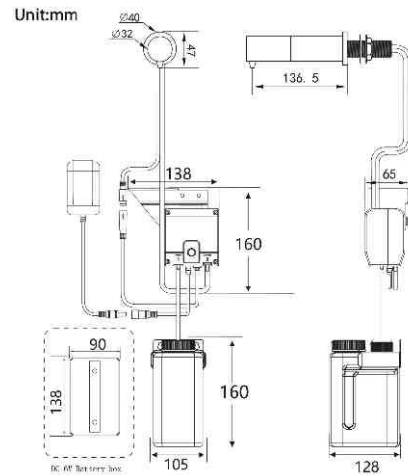

Material	brass, chrome finish	Ambient humidity	Max. 90RH
Power	DC 6V/AC 110–240V/50HZ	Pump	liquid/foam pump
Power consumption	DC 6V. 4AA alkaline batteries	Foam volume	1.2ml (0.5–3ml adjustable)
Detection zone	5–15cm adjustable	Applicable soap viscosity	0.1–80mPa.s
Ambient temperature	1–40°C	Bottle volume	1500ml

13.302

capacity: 0.8L

material: 304 stainless steel

suitable soaps: liquid soap/
alcohol gel

13.303

capacity: 1.0L

material: 304 stainless steel

suitable soaps: liquid soap/
alcohol gel

capacity: 0.5/1.0L
material: Aluminium + stainless
steel pressure level
finish: silver

13.601

feature: liquid

capacity: 0.5L
material: ABS
finish: white

13.304

capacity: 1.0L
material: 304 stainless steel
suitable soaps: liquid soap/
alcohol gel

13.142

capacity: 1.0L
material: brass pump & PE bottle
suitable soaps: liquid soap

SHAMPOO & BODY WASH DISPENSERS

Making the ordinary,
extraordinary with PVD
coating technology

brushed

black

brass

bronze